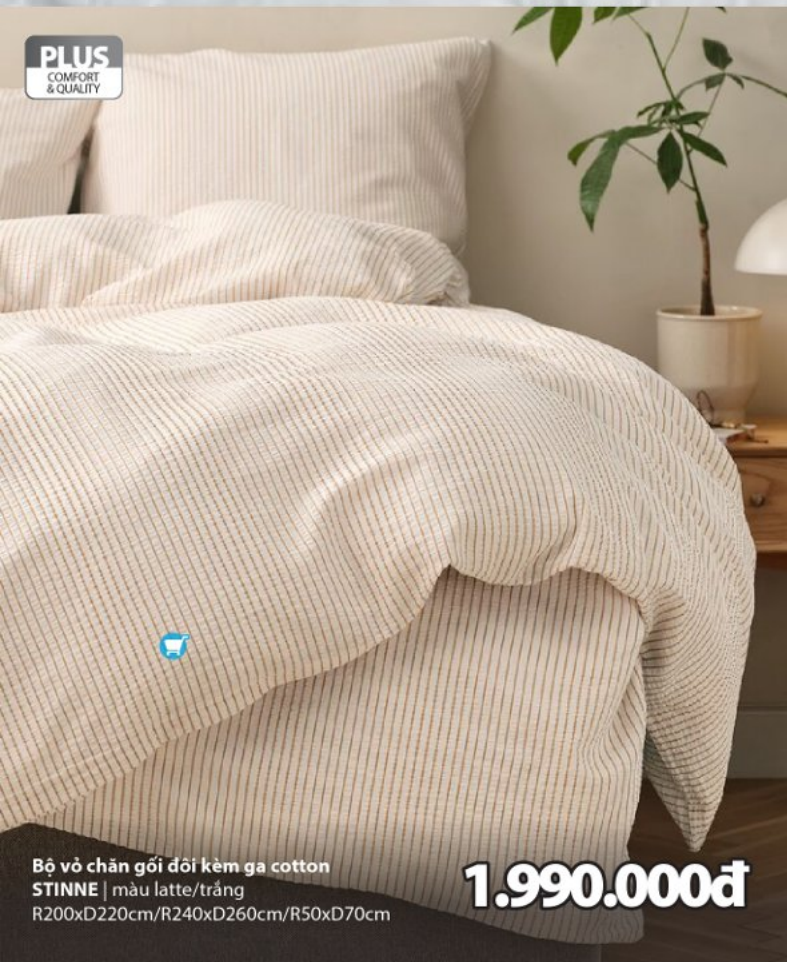

ƯU ĐÃI 20-50% CHĂN GA GỐI

PLUS
COMFORT
& QUALITY

Bộ vỏ chăn gối đôi kèm ga cotton
STINNE | màu latte/trắng
R200xD220cm/R240xD260cm/R50xD70cm

1.990.000đ