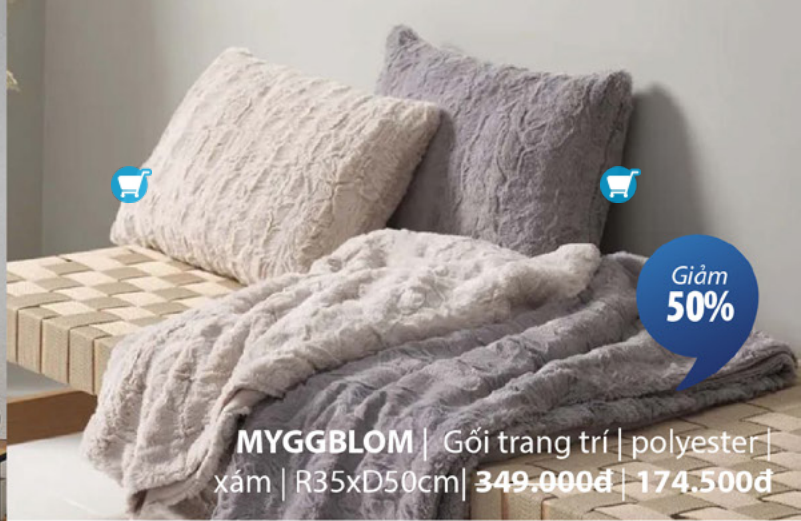

**GF40** | Nệm memory foam |  
R160xD200xC18cm | ~~14.900.000đ~~ | **7.450.000đ**   
R180xD200xC18cm | ~~15.900.000đ~~ | **7.950.000đ**

**MYGGBLOM** | Gối trang trí | polyester |  
xám | R35xD50cm | ~~349.000đ~~ | **174.500đ**